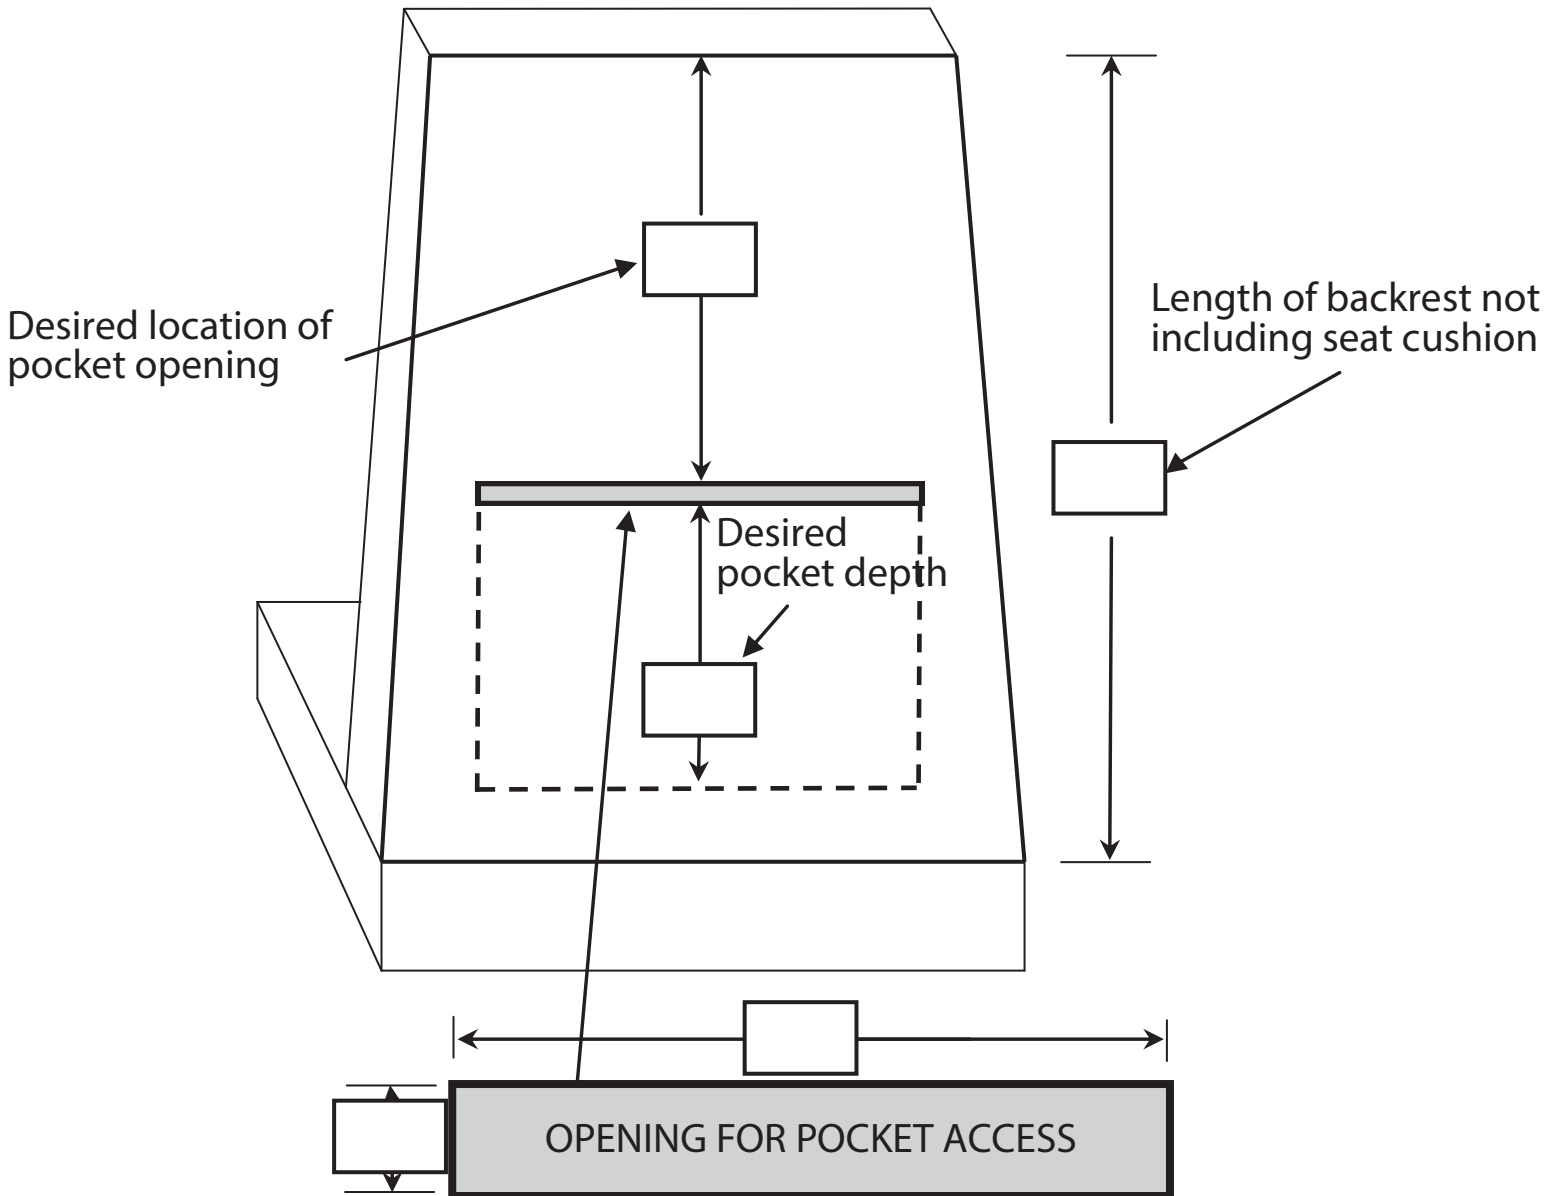

Aerosheep / Comfy Sheepskin

Voice: 800.521.4014 Fax: 303.261.1429
 info@aerosheep.com info@comfysheep.com

Full Backrest Coverage With Opening For Pocket Access

Year _____ Original Upholstery Reupholstered Not sure