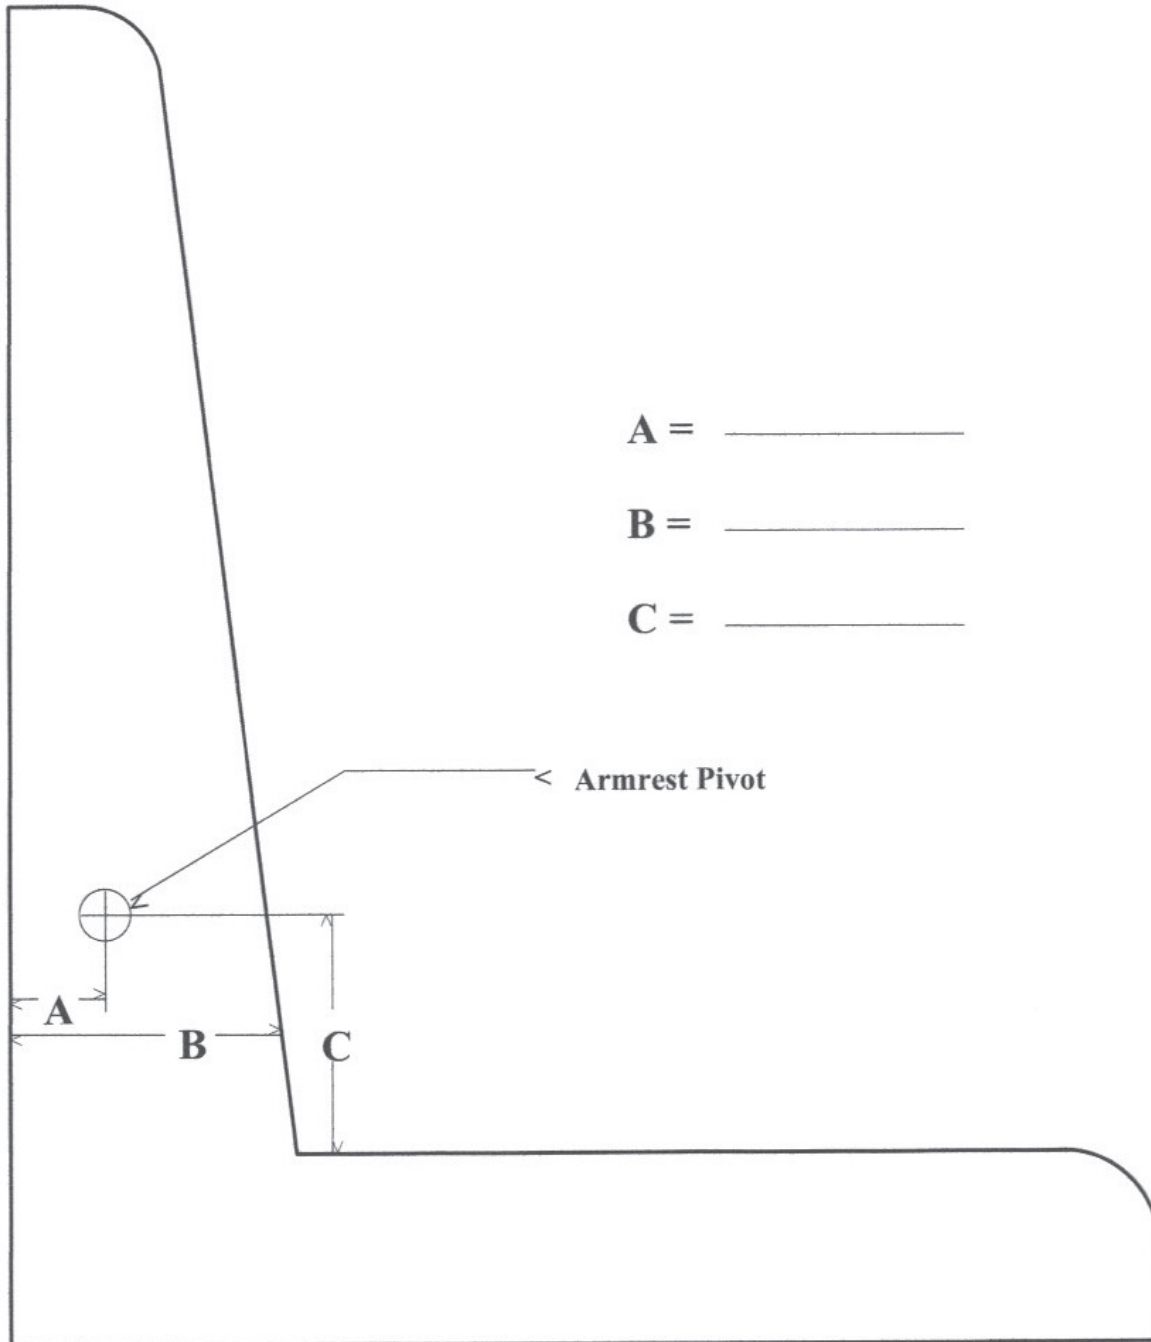

Aerosheep / Comfy Sheepskin

Voice: 800.521.4014 Fax: 303.261.1429
info@aerosheep.com info@comfysheep.com

A = _____

B = _____

C = _____

< Armrest Pivot

Year _____ Original Upholstery Reupholstered Not sure

Manufacturer: _____ Model: _____