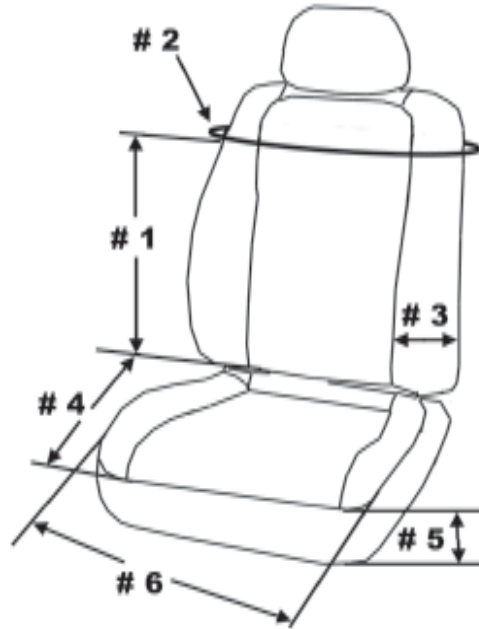

The leader in vehicle protection products since 1965!

World's largest manufacturer of custom vehicle covers.

SEATGLOVES™

Semi-Custom Comfort Seat Protectors with **COOLMAX®** Seating Panels

SeatGloves Coolmax fibers are placed on top a 1/8 inch thick D3 warp knit spacer fabric to wick moisture and assure breathability **so you won't have that hot, wet, sticky feeling like you do with neoprene seat covers!**

Semi-custom patterned for bucket seats, SeatGloves high-performance Coolmax seating panel assures you stay comfortable - helping you drive better...

If your vehicle is not listed, use this chart to determine which SeatGloves™ fit your seat. (all measurements are in inches)

Measurement #	SV100	SV101	SV102	SV103	SV104	SV105	SV106	SV107	SV207	SV208
#1 - seatback to #2	22	22	22	22	22	22	19	20	21	21
#2 - circumference	28-30	34-37	34-37	36-40	36-40	38-42	38-42	34-36	48-55	48-55
#3 - seatback thickness	5-7	5-7.5	5-7.5	5-7.5	5-7.5	5-7.5	6-8.5	5-6	7-9	7-9
#4 - seatbase depth	21-23	21-23	21-23	21-23	21-23	21-23	21-23	21-23	21-23	21-23
#5 - seatbase thickness	5-7.5	3.5-5.5	5-7.5	3.5-5.5	4-6	3.5-5.5	3.5-5.5	4-6	6-8	7-9
#6 - seatbase width	20-22	20-22	20-22	20-22	19-21	20-22	20-22	19-21	19-21	21-23