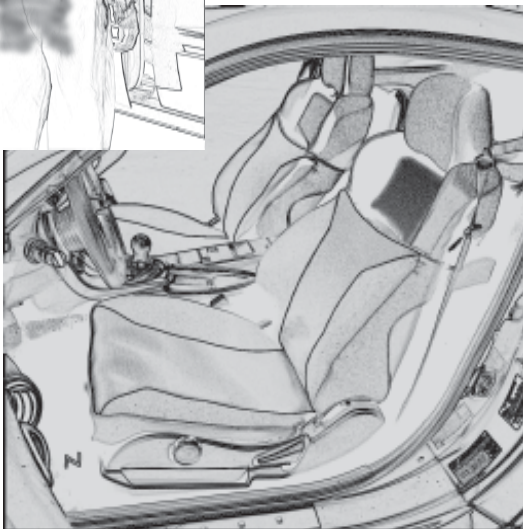

The leader in vehicle protection products since 1965!

World's largest manufacturer of custom vehicle covers.

SEATGLOVES™

Semi-Custom Comfort Seat Protectors with **COOLMAX®** Seating Panels

SeatGloves Coolmax fibers are placed on top a 1/8 inch thick D3 warp knit spacer fabric to wick moisture and assure breathability **so you won't have that hot, wet, sticky feeling like you do with neoprene seat covers!**

Semi-custom patterned for bucket seats, SeatGloves high-performance Coolmax seating panel assures you stay comfortable - helping you drive better...

If your vehicle is not listed, use this chart to determine which SeatGloves™ fit your seat. (all measurements are in inches)